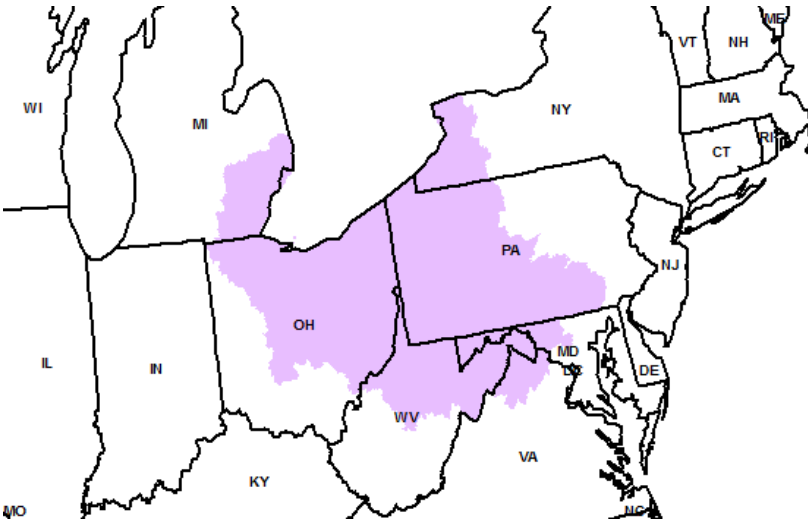

Ground Service Maps

Ground Service Maps Results

Shipping from ZIP/Postal code: 16508

Overnight Service Area

Overnight Shipping from 16508 to the following ZIP/Postal codes

Table listing 100 ZIP codes and their corresponding transit times for overnight shipping from ZIP 16508.

This map and data illustrates service schedules in business days as of September, 2013 for FedEx Ground shipments

Please Note: Packages picked up from a residence may have one additional transit day. For faster returns please drop off at a staffed FedEx location.

Please note:

- The map above is a general representation of transit times for FedEx Ground shipments to commercial destinations. In limited areas, transit times may differ between shipments to commercial and residential destinations. For specific transit time information from one ZIP/Postal code to another, please go to Get Rates & Transit Times under the Ship tab on fedex.com.
• FedEx Ground business days are Monday through Friday (excluding holidays). FedEx Home Delivery business days are Tuesday through Saturday (excluding holidays).

Example: A package shipped via FedEx Ground on Monday with a transit schedule of 2 business days, (not including the day the package is shipped) would be expected for delivery on Wednesday. A package shipped on Friday with a 2-day transit schedule would be expected for delivery the following Tuesday.